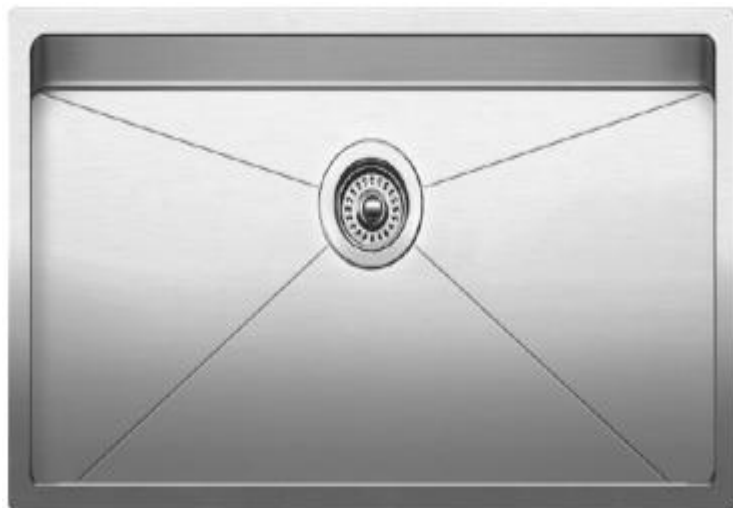

BLANCO QUATRUS R15 U 1 SUPER SINGLE

Item No. 401518

Features

The perfect combination of style, price and function.

- German designed and engineered
- Premium 304 series, 18 gauge stainless steel
- 18/10 chrome-nickel content for exceptional lustre, durability and strength
- Rear-positioned drain hole for maximum usable bowl and cabinet storage space
- Compact sized models
- 15 mm radius corners for easy cleaning
- X-pattern drain grooves
- 3 1/2" (90mm) stainless steel strainer, clips, template included
- Limited Lifetime Warranty

Surfaces

Satin brushed finish

Satin brushed finish

Item No. 401518

Spec sheets/DXF

Top View

Scope of supply

3 1/2" (90 mm) stainless steel strainer, clips, template

Design tips

Width of base unit : 915 mm

Bowl depth: 9" (230 mm)

Depending on cabinet construction, a different cabinet size may be required. Consult the cabinet manufacturer.

Faucets

BLANCO DIVA
Stainless steel
400547