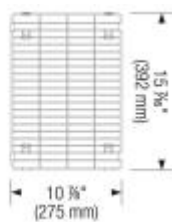

Elevated Grid
406346