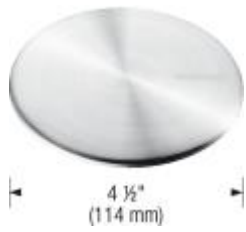

3 1/2" CapFlow strainer cover
Stainless steel (fits all BLANCO
strainers)
517666