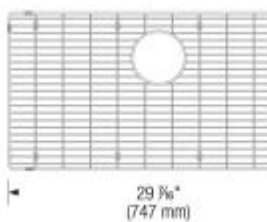

Optional Accessories

Super Single Grid
406347